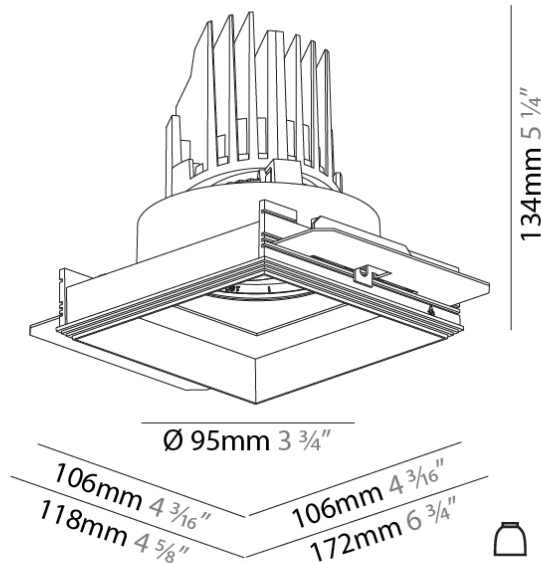

Cut-out Measurements: 120mm / 4 3/4" x 120mm / 4 3/4"
Upon Request: Unique Ceiling Thickness

ELECTRICAL

Lamp Type: LED (Zhaga Standard)
Input Wattage (W): 16.5
Total Output Wattage (W): 14.7
Dimming: Dali Dimming
Driver Included: No
Driver Location: Recessed Housing
Driver Type: Constant Current - 120Vac
Driver Class: Class 2
Housing: See Components
Input Voltage (V): 120
Constant Current (MA): 350

LED

Number of LEDs: 1
Max. Delivered Lumen (lm): 770
Nominal Lumen (lm): 1140
CRI: >90 CRI
Lamp Life (hrs): 50000
Upon Request: RGB-W Tunable White Special Color Temperature Special LED

OPTICAL

Reflector: 20 / 40 / 60
Adjustability: Rotational 355°; Tilt 30°
Upon Request: Special Beam Angles

RATINGS AND CERTIFICATIONS

UL Listed, ENEC, CE, RoHS, FCC, IEC, ETL, and other international standards. For assistance on 'custom' specifications, contact zteam@zaneen.com. In a constant effort to supply the best product, we reserve the right to change specifications or materials without notice. The most recent specification sheets are found at zaneen.com