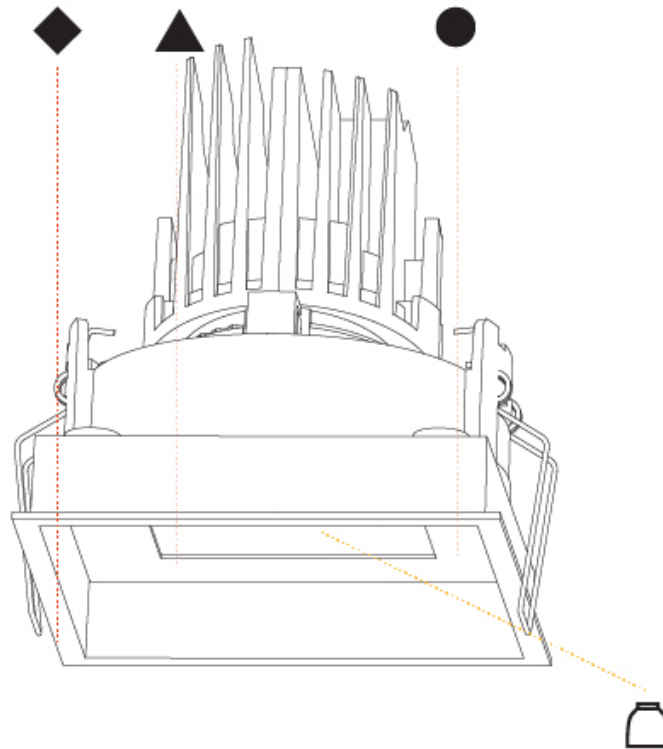

BIONIQ SQUARE ADJUSTABLE COMFORT RECESSED

A35551-

PROJECT

TYPE

SPECIFIER

QUANTITY

DATE

A