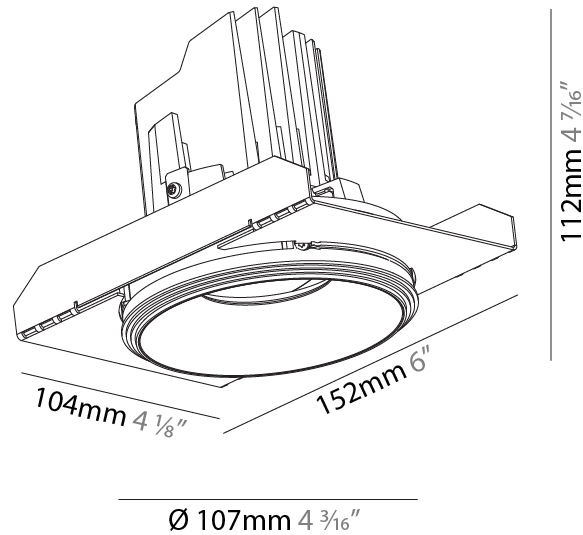

PHYSICAL

Shape: Round
Diameter (mm): 107
Diameter (in): 4 3/16
Height (mm): 112
Height (in): 4 7/16
Ceiling Thickness (mm): 10 / 12.5 / 15 / 25
Ceiling Thickness (in): 3/8 or 1/2 or 9/16 or 1
Min. Recessing Depth (mm): 130
Min. Recessing Depth (in): 5 1/8
Light Distribution: Adjustable / Downlight
Weight (kg): 0.609
Weight (lbs): 1.34
Fixture Finish: SSR / BKV / CWI / CRY / HAB / UFT / ITA / RUA / FTG / MYG / LOD / PUS / FRO / FUP / KIA / POP / BLS / SPG / MEY / GOH / GUM / CHC / COM / ABZ / JAG / OBR / MOS / ROR
Fixture Material: Aluminum Die Cast
Cut-out Measurements: $\square$ 111mm / 4 3/8"
Upon Request: Unique Ceiling Thickness

ELECTRICAL

Lamp Type: LED (Zhaga Standard)
Input Wattage (W): 16.5
Total Output Wattage (W): 14.7
Dimming: Dali Dimming
Driver Included: No
Driver Location: Recessed Housing
Driver Type: Constant Current - 120Vac
Driver Class: Class 2
Housing: See Components
Input Voltage (V): 120
Constant Current (MA): 350

LED

Number of LEDs: 1
Max. Delivered Lumen (lm): 770
Nominal Lumen (lm): 1140
CRI: >90 CRI
Lamp Life (hrs): 50000
Upon Request: RGB-W Tunable White Special Color Temperature Special LED

OPTICAL

Reflector$^{\circ}$: 20 / 40 / 60
Adjustability: Rotational 355°; Tilt 10°
Upon Request: Special Beam Angles

RATINGS AND CERTIFICATIONS

Certified By: Certified for North American Standards
IP rating: IP20