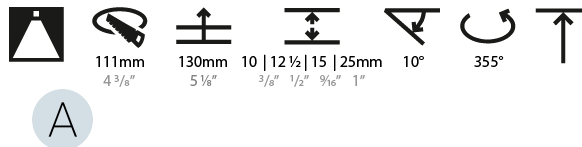

PHYSICAL

Shape: Round
Diameter (mm): 107
Diameter (in): 4 3/16
Height (mm): 112
Height (in): 4 7/16
Ceiling Thickness (mm): 10 / 12.5 / 15 / 25
Ceiling Thickness (in): 3/8 or 1/2 or 9/16 or 1
Min. Recessing Depth (mm): 130
Min. Recessing Depth (in): 5 1/8
Light Distribution: Adjustable / Downlight
Weight (kg): 0.609
Weight (lbs): 1.34
Fixture Finish: SSR / BKV / CWI / CRY / HAB / UFT / ITA / RUA / FTG / MYG / LOD / PUS / FRO / FUP / KIA / POP / BLS / SPG / MEY / GOH / GUM / CHC / COM / ABZ / JAG / OBR / MOS / ROR
Fixture Material: Aluminum Die Cast
Cut-out Measurements: $\square$ 111mm / 4 3/8"
Upon Request: Unique Ceiling Thickness

ELECTRICAL

Lamp Type: LED (Zhaga Standard)
Input Wattage (W): 16.5
Total Output Wattage (W): 14.7
Dimming: Dali Dimming
Driver Included: No
Driver Location: Recessed Housing
Driver Type: Constant Current - 120Vac
Driver Class: Class 2
Housing: See Components
Input Voltage (V): 120
Constant Current (MA): 350

LED

Number of LEDs: 1
Max. Delivered Lumen (lm): 770
Nominal Lumen (lm): 1140
CRI: >90 CRI
Lamp Life (hrs): 50000
Upon Request: RGB-W Tunable White Special Color Temperature Special LED

OPTICAL

Reflector$^{\circ}$: 20 / 40 / 60
Adjustability: Rotational 355°; Tilt 10°
Upon Request: Special Beam Angles

RATINGS AND CERTIFICATIONS

Certified By: Certified for North American Standards
IP rating: IP20